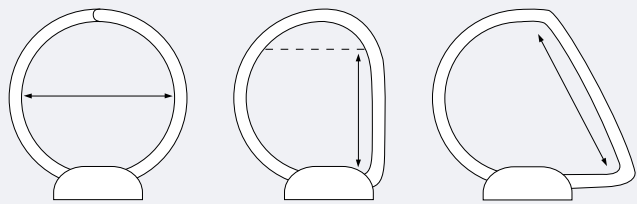

HY2500 Poly Binders

Call for Pricing

Options

HY2100 Silk-screen per colour
 HY2120 Corner sealed business card pocket
 HY2130 3 side sealed business card pocket
 HY2140 Padding per side
 HY2150 Horizontal/vertical pockets (per side)
 HY2155 Slash pocket
 HY2160 3" poly sheet lifter
 HY2165 4" poly sheet lifter
 HY2170 5" poly sheet lifter
 HY2180 Two tone vinyl
 HY2190 Clear overlay (per side)
 HY2200 Clear Vinyl sheet protectors
 HY2202 Business card holder sheet
 HY2203 Collector card holder sheet
 HY2235 CD holder sheet
 HD-307 Two large gold corners

Custom DIVIDER TABS are available
 (Call for Pricing)

how to measure

ring sizes

'O' Ring

'D' Ring

Angle 'D' Ring

panel

dimensions

1/2 INCH BINDER

SPINE WIDTH: 1"
 COVER WIDTH: 9 7/8"

1 INCH BINDER

SPINE WIDTH: 1 1/2"
 COVER WIDTH: 10"

1 1/2 INCH BINDER

SPINE WIDTH: 2 1/8"
 COVER WIDTH: 10 3/4"

2 INCH BINDER

SPINE WIDTH: 2 7/8"
 COVER WIDTH: 11 1/2"