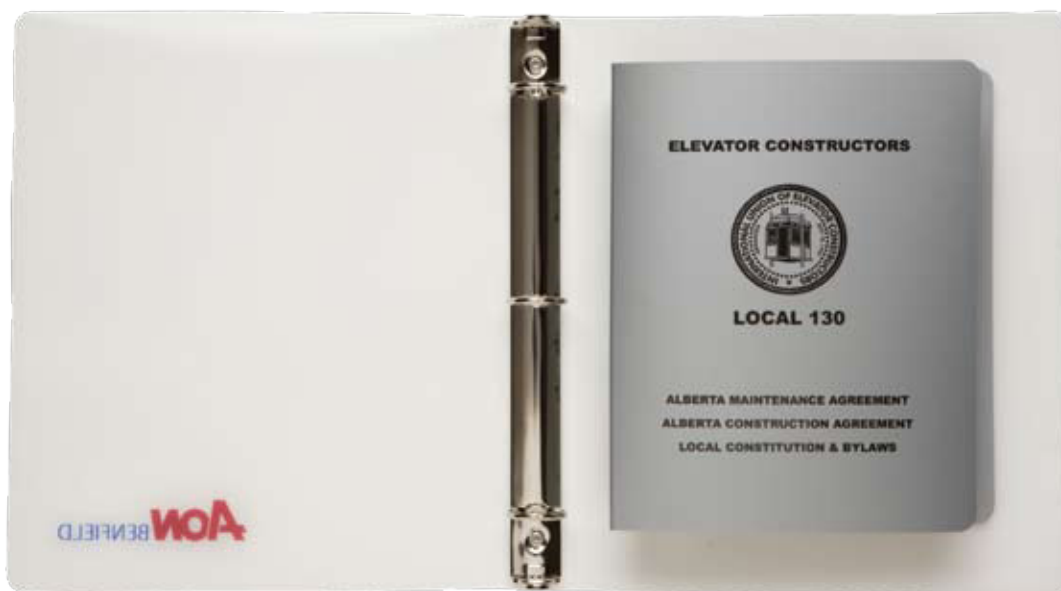

HY2500 Poly Binder shown

HY PRODUCTS: 1 colour, 1 location hot stamped imprint included. **HL PRODUCTS:** 1 colour, 1 location silk-screened imprint included, unless stated otherwise. Set up charges are extra.