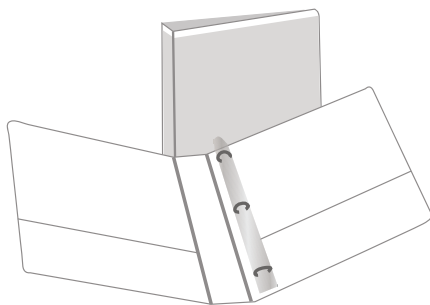

available

ring style

capacity

'O' Ring

5/8" 100 pages

'D' Ring

1" 200 pages
 1 1/2" 350 pages
 2" 500 pages
 2 1/2" 650 pages
 3" 800 pages

panel

dimensions

5/8 INCH BINDER

SPINE WIDTH: 1"
 COVER WIDTH: 9 7/8"

1 INCH BINDER

SPINE WIDTH: 1 1/2"
 COVER WIDTH: 10"

1 1/2 INCH BINDER

SPINE WIDTH: 2 1/8"
 COVER WIDTH: 10 3/4"

2 INCH BINDER